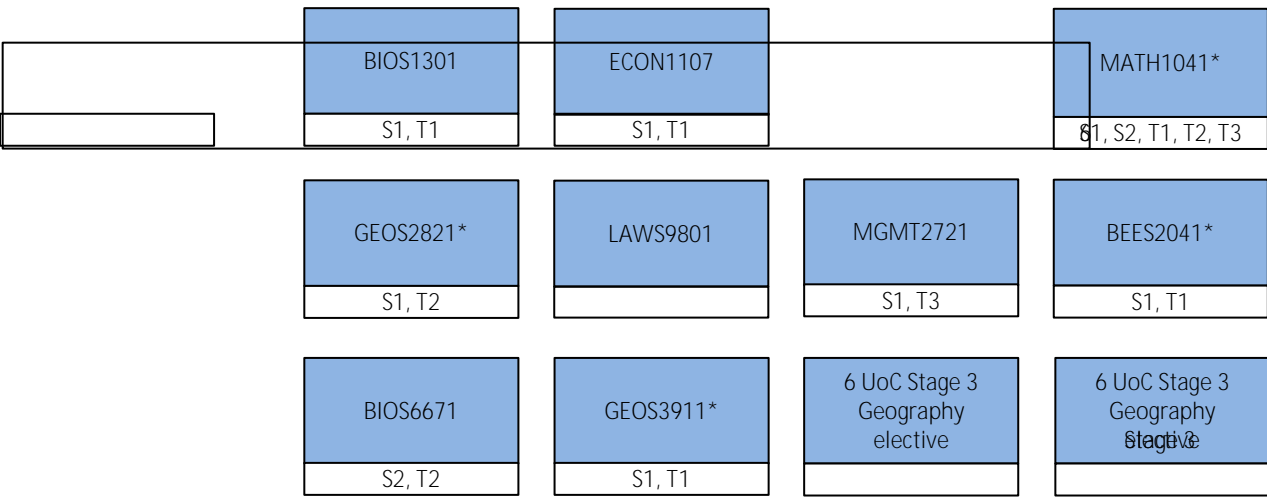

_____ UOC Remaining

(Including any enrolled courses)

BIOS1301 S1, T1	ECON1107 S1, T1	GEOS1701* S2, T2, summer	MATH1041* S1, S2, T1, T2, T3	BABS1201 Summer, S1, T1, T3	BIOS1101 S2, T2	Directed Elective	General Education
GEOS2821* S1, T2	LAWS9801 S2	MGMT2721 S1, T3	BEEES2041* S1, T1	BIOS2031 S2, T3	MSCI2001 S2, T1	Free Elective	General Education
BIOS6671* S2, T2	GEOS3911* S1, T1	BIOS3091 S2, T3	MSCI3001 S2, T2	BIOS3081 or BIOS3681 S1, T1	Directed Elective	Directed Elective	Free Elective